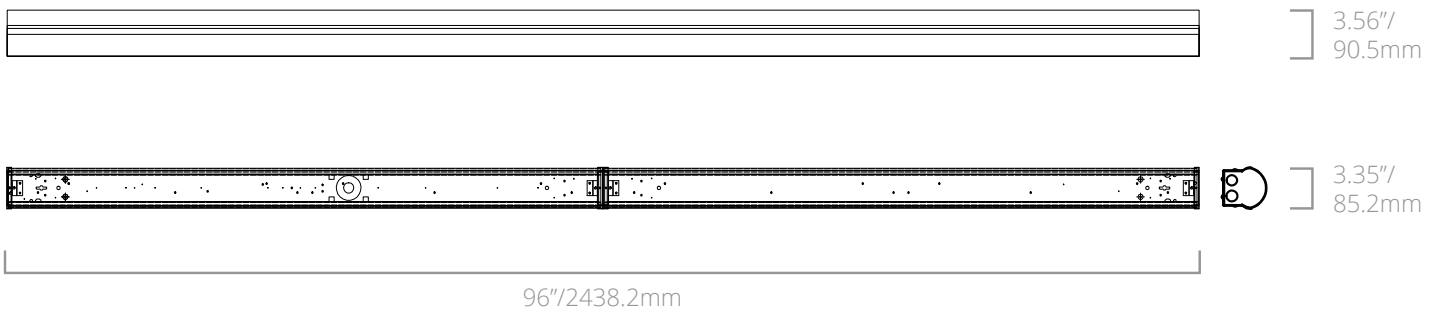

ORDERING INFORMATION

EXAMPLE: STR8-60/D0/840-U-D

Model	Package	Efficacy	CCT	Voltage	Dimming
STR : LED Linear Strip, 4' STR8 : LED Linear Strip, 8'	2C - 23W; 3,000/3,013 lm 3C - 32W; 4,000/4,224 lm 4C - 46W; 6,000/6,026 lm 60 - 46W; 6,000 lm 85 - 65W; 8,500 lm 97 - 75W; 9,750 lm 117 - 90W; 11,700 lm	D0 - 130 lpw	40K - 4000K 50K - 5000K 840 - 80 CRI; 4000K 850 - 80 CRI; 5000K	U - 120-277V H - 347V	D - 0-10V Dimming

PERFORMANCE SUMMARY

Order Code	Item #	Length	Watts	Lumens	LPW	CCT	CRI	Volts	Dimming	DLC
09534	STR-2C-40K-U	4'	23W	3,013	130	4000K	80+	120-277VAC	0-10V	✓✓
09820	STR-2C-50K-U	4'	23W	3,000	130	5000K	80+	120-277VAC	0-10V	✓✓
09535	STR-3C-40K-U	4'	32W	4,224	130	4000K	80+	120-277VAC	0-10V	✓✓
09821	STR-3C-50K-U	4'	32W	4,200	130	5000K	80+	120-277VAC	0-10V	✓✓
09536	STR-4C-40K-U	4'	46W	6,026	130	4000K	80+	120-277VAC	0-10V	✓✓
09822	STR-4C-50K-U	4'	46W	6,000	130	5000K	80+	120-277VAC	0-10V	✓✓
10351	STR8-60/D0/840-U-D	8'	46W	6,000	130	4000K	80+	120-277V	0-10V	✓✓
10352	STR8-60/D0/850-U-D	8'	46W	6,000	130	5000K	80+	120-277V	0-10V	✓✓
10353	STR8-85/D0/840-U-D	8'	65W	8,500	130	4000K	80+	120-277V	0-10V	✓✓
10354	STR8-85/D0/850-U-D	8'	65W	8,500	130	5000K	80+	120-277V	0-10V	✓✓
10358	STR8-97/D0/840-H-D*	8'	75W	9,750	130	4000K	80+	347V	0-10V	
10359	STR8-97/D0/850-H-D*	8'	75W	9,750	130	5000K	80+	347V	0-10V	
10355	STR8-117/D0/840-U-D	8'	90W	11,700	130	4000K	80+	120-277V	0-10V	✓✓
10356	STR8-117/D0/850-U-D	8'	90W	11,700	130	5000K	80+	120-277V	0-10V	✓✓

*Canada only ✓✓DesignLights Consortium® Premium Qualified

DIMENSIONS

4' STR

8' STR8

AVAILABLE ACCESSORIES

Order Code	Item #	Description
09823	STR-LCK	LED Strip, Linear Connection Kit
09843	STR-LENS	Replacement Lens for STR Fixtures
09788	STR-4-WG-W	Wire Guard, 4 ft. LED Strip, White
10357	STR8-WG-W	Wire Guard 8 ft LED Strip, White
10713	STR-V HOOK	V-Hooks for STR Fixtures