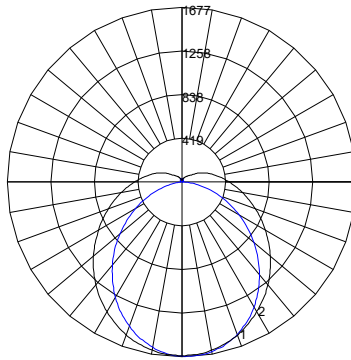

ZONAL LUMEN SUMMARY		
Zone	Lumens	%Fixture
0-20	606.92	10.2%
0-30	1282.38	21.6%
0-40	2091.32	35.3%
0-60	3711.97	62.6%
0-80	4880.54	82.3%
0-90	5247.15	88.5%
90-180	684.52	11.5%
0-180	5931.67	100%

STR8-85