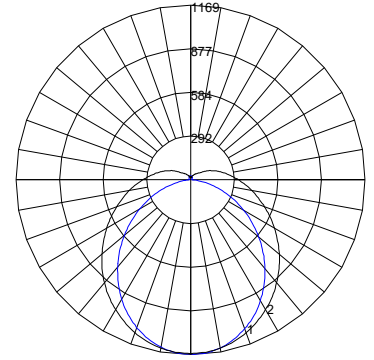

PHOTOMETRICS

STR-2C

ZONAL LUMEN SUMMARY		
Zone	Lumens	%Fixture
0-20	303.46	10.2%
0-30	641.19	21.6%
0-40	1045.66	35.3%
0-60	1855.98	62.6%
0-80	2440.27	82.3%
0-90	2623.57	88.5%
90-180	342.26	11.5%
0-180	2965.83	100%

STR-3C

ZONAL LUMEN SUMMARY		
Zone	Lumens	%Fixture
0-20	423.11	10.2%
0-30	893.84	21.5%
0-40	1457.9	35.1%
0-60	2590.1	62.4%
0-80	3408.44	82.1%
0-90	3665.58	88.3%
90-180	487.52	11.7%
0-180	4153.1	100%

STR-4C