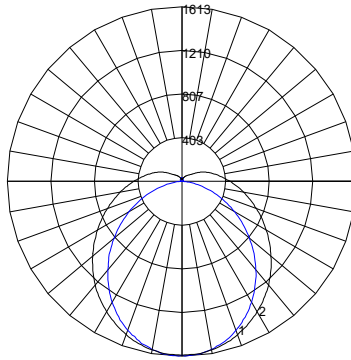

ZONAL LUMEN SUMMARY		
Zone	Lumens	%Fixture
0-20	584.85	10.2%
0-30	1236.42	21.5%
0-40	2018.53	35.1%
0-60	3590.94	62.4%
0-80	4728.79	82.2%
0-90	5085.91	88.4%
90-180	668.28	11.6%
0-180	5754.19	100%

STR8-60