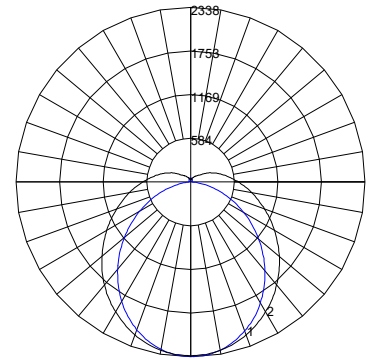

ZONAL LUMEN SUMMARY		
Zone	Lumens	%Fixture
0-20	846.22	10.2%
0-30	1787.67	21.5%
0-40	2915.8	35.1%
0-60	5180.21	62.4%
0-80	6816.87	82.1%
0-90	7331.16	88.3%
90-180	975.03	11.7%
0-180	8306.2	100%

STR8-97