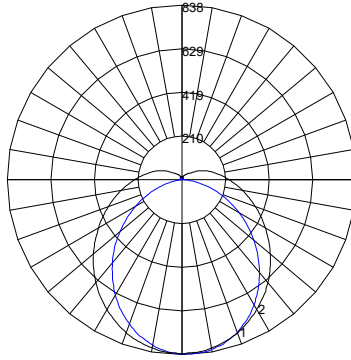

PHOTOMETRICS

STR-2C

ZONAL LUMEN SUMMARY		
Zone	Lumens	%Fixture
0-20	303.46	10.2%
0-30	641.19	21.6%
0-40	1045.66	35.3%
0-60	1855.98	62.6%
0-80	2440.27	82.3%
0-90	2623.57	88.5%
90-180	342.26	11.5%
0-180	2965.83	100%