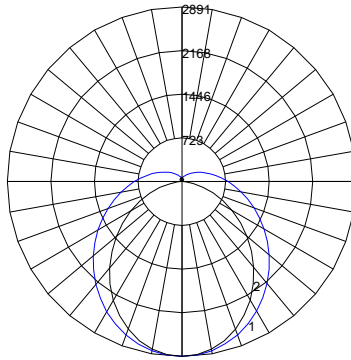

ZONAL LUMEN SUMMARY		
Zone	Lumens	%Fixture
0-20	584.85	10.2%
0-30	1236.42	21.5%
0-40	2018.53	35.1%
0-60	3590.94	62.4%
0-80	4728.79	82.2%
0-90	5085.91	88.4%
90-180	668.28	11.6%
0-180	5754.19	100%

STR8-60

ZONAL LUMEN SUMMARY		
Zone	Lumens	%Fixture
0-20	606.92	10.2%
0-30	1282.38	21.6%
0-40	2091.32	35.3%
0-60	3711.97	62.6%
0-80	4880.54	82.3%
0-90	5247.15	88.5%
90-180	684.52	11.5%
0-180	5931.67	100%

STR8-85

ZONAL LUMEN SUMMARY		
Zone	Lumens	%Fixture
0-20	846.22	10.2%
0-30	1787.67	21.5%
0-40	2915.8	35.1%
0-60	5180.21	62.4%
0-80	6816.87	82.1%
0-90	7331.16	88.3%
90-180	975.03	11.7%
0-180	8306.2	100%

STR8-97

ZONAL LUMEN SUMMARY		
Zone	Lumens	%Fixture
0-20	1049.21	10.3%
0-30	2210.44	21.7%
0-40	3591.27	35.3%
0-60	6339.3	62.3%
0-80	8304.64	81.6%
0-90	8909.24	87.6%
90-180	1262.17	12.4%
0-180	10171.41	100%