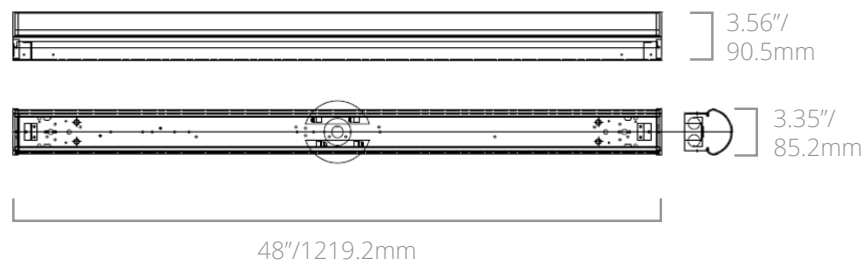

PERFORMANCE SUMMARY

Order Code	Item #	Length	Watts	Lumens	LPW	CCT	CRI	Volts	Dimming	DLC
09534	STR-2C-40K-U	4'	23W	3,013	130	4000K	80+	120-277VAC	0-10V	✓✓
09820	STR-2C-50K-U	4'	23W	3,000	130	5000K	80+	120-277VAC	0-10V	✓✓
09535	STR-3C-40K-U	4'	32W	4,224	130	4000K	80+	120-277VAC	0-10V	✓✓
09821	STR-3C-50K-U	4'	32W	4,200	130	5000K	80+	120-277VAC	0-10V	✓✓
09536	STR-4C-40K-U	4'	46W	6,026	130	4000K	80+	120-277VAC	0-10V	✓✓
09822	STR-4C-50K-U	4'	46W	6,000	130	5000K	80+	120-277VAC	0-10V	✓✓
10351	STR8-60/D0/840-U-D	8'	46W	6,000	130	4000K	80+	120-277V	0-10V	✓✓
10352	STR8-60/D0/850-U-D	8'	46W	6,000	130	5000K	80+	120-277V	0-10V	✓✓
10353	STR8-85/D0/840-U-D	8'	65W	8,500	130	4000K	80+	120-277V	0-10V	✓✓
10354	STR8-85/D0/850-U-D	8'	65W	8,500	130	5000K	80+	120-277V	0-10V	✓✓
10358	STR8-97/D0/840-H-D*	8'	75W	9,750	130	4000K	80+	347V	0-10V	
10359	STR8-97/D0/850-H-D*	8'	75W	9,750	130	5000K	80+	347V	0-10V	
10355	STR8-117/D0/840-U-D	8'	90W	11,700	130	4000K	80+	120-277V	0-10V	✓✓
10356	STR8-117/D0/850-U-D	8'	90W	11,700	130	5000K	80+	120-277V	0-10V	✓✓

*Canada only ✓✓DesignLights Consortium® Premium Qualified

DIMENSIONS

4' STR